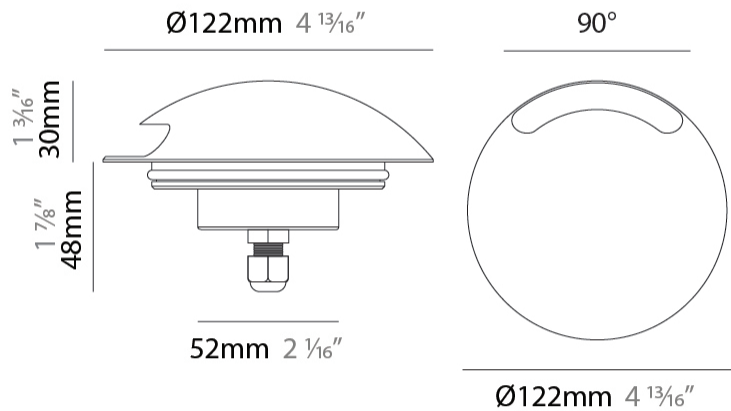

PROJECT
TYPE
SPECIFIER
QUANTITY
DATE

1. To build a product code in our configurator select the specify button on the base model # product page
2. To build a manual product code on this datasheet choose from the options listed below in blue font and add the suffix to the base model #

GENERAL

Series: Explorer 125-1
Brand: Unonovesette
Division: Exterior
Mounting Type: Recessed
Mounting Location: In-Ground
Subcategory: Drive Over

PHYSICAL

Shape: Round
Diameter (mm): 122
Diameter (in): 4 ¹³/₁₆
Height (mm): 78
Depth (mm): 48
Height (in): 3 ¹/₁₆
Depth (in): 1 ⁷/₈
Light Distribution: Direct
Load Resistance (kg): Drive Over Up to 2500Kgs
Load Resistance (lbs): Drive Over Up to 5511Lbs
Diffuser: Extra clear tempered 6mm
Fixture Finish: [SWS](#) / [ASB](#) / [PSB](#)
Fixture Material: Extruded Aluminum
Cable Details: 35cm NS20N PCP 2x0,5mm2
Cut-out Measurements: 88mm/3 7/16"

ELECTRICAL

Lamp Type: LED
Input Wattage (W): 5
Dimming: Non-Dimmable
Driver Included: No
Driver Location: Remote
Driver Type: Constant Voltage - Universal
Driver Class: Class 2
Input Voltage (V): 120 - 277
Output Voltage (V): 24
Upon Request: Tri-Mode Dimming

LED

Color Temperature (*K): [2700](#) / [3000](#) / [4000](#)
Max. Delivered Lumen (lm): 515 (3000K)
CRI: >90 CRI
Lamp Life (hrs): 50000

OPTICAL

Optic°: 20 / 90

RATINGS AND CERTIFICATIONS

Certified By: Certified for North American Standards
IP rating: IP68 (not for permanent immersion)
IK Rating: IK10